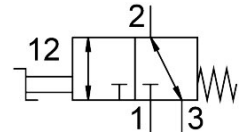

Selector valve VHEF-EST-M32-M-N18

Part number: 4414806

FESTO

 [General operating condition](#)

Datasheet product reliability

The information in this "Product reliability data sheet" is based on products being used as intended. This includes complying with all specifications in data sheets, catalogues, user documentation and the general operating conditions. The user alone is responsible for determining whether a product is suitable for a particular application.

Feature	Value
Well-trieed component ¹⁾	Yes
Max. switching frequency	0,5 Hz
Lap	Zero lap

- 1) The product is a well-trieed product for a safety-related application according to ISO 13849-1. The relevant basic and well-trieed safety principles according ISO 13849-2 for this product are fulfilled. The suitability of the product for a precise application must be verified by the user.