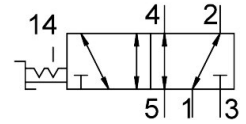

Selector valve VHEF-ES-B52-N18

Part number: 4414816

FESTO

[PDF General operating condition](#)

Datasheet product reliability

The information in this "Product reliability data sheet" is based on products being used as intended. This includes complying with all specifications in data sheets, catalogues, user documentation and the general operating conditions. The user alone is responsible for determining whether a product is suitable for a particular application.

Feature	Value
Well-tried component ¹⁾	Yes
Max. switching frequency	0,5 Hz
Lap	Overlap

- 1) The product is a well-tried product for a safety-related application according to ISO 13849-1. The relevant basic and well-tried safety principles according ISO 13849-2 for this product are fulfilled. The suitability of the product for a precise application must be verified by the user.