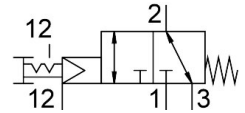

Pushbutton valve VHEF-PTCZ-B32-G18

Part number: 5299708

FESTO

 [General operating condition](#)

Datasheet product reliability

The information in this "Product reliability data sheet" is based on products being used as intended. This includes complying with all specifications in data sheets, catalogues, user documentation and the general operating conditions. The user alone is responsible for determining whether a product is suitable for a particular application.

Feature	Value
Well-tried component ¹⁾	Yes
Max. switching frequency	0,5 Hz
Lap	Zero lap

- 1) The product is a well-tried product for a safety-related application according to ISO 13849-1. The relevant basic and well-tried safety principles according ISO 13849-2 for this product are fulfilled. The suitability of the product for a precise application must be verified by the user.