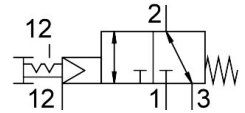

Pushbutton valve VHEF-PTCZ-B32-N14

Part number: 5299726

FESTO

 [General operating condition](#)

Datasheet product reliability

The information in this "Product reliability data sheet" is based on products being used as intended. This includes complying with all specifications in data sheets, catalogues, user documentation and the general operating conditions. The user alone is responsible for determining whether a product is suitable for a particular application.

Feature	Value
Well-tried component ¹⁾	Yes
Max. switching frequency	0,5 Hz
Lap	Zero lap

- 1) The product is a well-tried product for a safety-related application according to ISO 13849-1. The relevant basic and well-tried safety principles according ISO 13849-2 for this product are fulfilled. The suitability of the product for a precise application must be verified by the user.