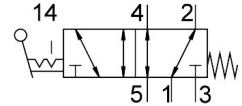

Toggle lever valve VHEF-V-B52-G18

Part number: 5300033

FESTO

 [General operating condition](#)

Datasheet product reliability

The information in this "Product reliability data sheet" is based on products being used as intended. This includes complying with all specifications in data sheets, catalogues, user documentation and the general operating conditions. The user alone is responsible for determining whether a product is suitable for a particular application.

Feature	Value
Well-trying component ¹⁾	Yes
Max. switching frequency	0,5 Hz
Lap	Overlap

- 1) The product is a well-trying product for a safety-related application according to ISO 13849-1. The relevant basic and well-trying safety principles according ISO 13849-2 for this product are fulfilled. The suitability of the product for a precise application must be verified by the user.