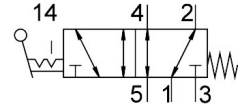

Toggle lever valve VHEF-V-B52-G14

Part number: 5300035

FESTO

 [General operating condition](#)

Datasheet product reliability

The information in this "Product reliability data sheet" is based on products being used as intended. This includes complying with all specifications in data sheets, catalogues, user documentation and the general operating conditions. The user alone is responsible for determining whether a product is suitable for a particular application.

Feature	Value
Well-tried component ¹⁾	Yes
Max. switching frequency	0,5 Hz
Lap	Overlap

- 1) The product is a well-tried product for a safety-related application according to ISO 13849-1. The relevant basic and well- tried safety principles according ISO 13849-2 for this product are fulfilled. The suitability of the product for a precise application must be verified by the user.