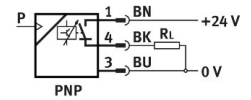

Pressure sensor SDE5-V1-FP-Q6-P-M8

Part number: 542887

FESTO

[PDF](#) [General operating condition](#)

Datasheet product reliability

The information in this "Product reliability data sheet" is based on products being used as intended. This includes complying with all specifications in data sheets, catalogues, user documentation and the general operating conditions. The user alone is responsible for determining whether a product is suitable for a particular application.