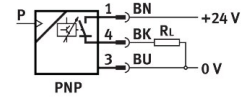

Pressure sensor SDE5-D10-FP-T14E-P-M8

Part number: 567467

FESTO

 [General operating condition](#)

Datasheet product reliability

The information in this "Product reliability data sheet" is based on products being used as intended. This includes complying with all specifications in data sheets, catalogues, user documentation and the general operating conditions. The user alone is responsible for determining whether a product is suitable for a particular application.