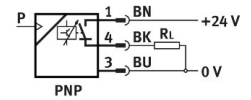

Pressure sensor SDE5-D10-O-T14E-P-M8

Part number: 567468

FESTO

[PDF](#) [General operating condition](#)

Datasheet product reliability

The information in this "Product reliability data sheet" is based on products being used as intended. This includes complying with all specifications in data sheets, catalogues, user documentation and the general operating conditions. The user alone is responsible for determining whether a product is suitable for a particular application.