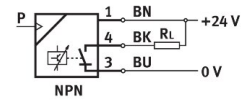

Pressure sensor SDE5-D10-O-Q6-N-K

Part number: 567469

FESTO

 [General operating condition](#)

Datasheet product reliability

The information in this "Product reliability data sheet" is based on products being used as intended. This includes complying with all specifications in data sheets, catalogues, user documentation and the general operating conditions. The user alone is responsible for determining whether a product is suitable for a particular application.