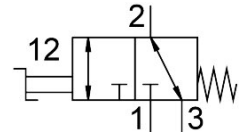

# Hand lever valve VHEF-HT-M32-M-N18

Part number: 8080938

FESTO

 [General operating condition](#)

Feature	Value
Well-trieed component <sup>1)</sup>	Yes
Max. switching frequency	0,5 Hz
Lap	Zero lap

- 1) The product is a well-trieed product for a safety-related application according to ISO 13849-1. The relevant basic and well-trieed safety principles according ISO 13849-2 for this product are fulfilled. The suitability of the product for a precise application must be verified by the user.