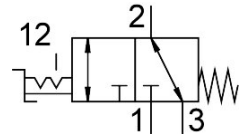

Selector valve VHEF-ET-B32-N14

Part number: 8080965

FESTO

 [General operating condition](#)

Datasheet product reliability

The information in this "Product reliability data sheet" is based on products being used as intended. This includes complying with all specifications in data sheets, catalogues, user documentation and the general operating conditions. The user alone is responsible for determining whether a product is suitable for a particular application.

Feature	Value
Well-trieed component ¹⁾	Yes
Max. switching frequency	0,5 Hz
Lap	Zero lap

1) The product is a well-trieed product for a safety-related application according to ISO 13849-1. The relevant basic and well-trieed safety principles according ISO 13849-2 for this product are fulfilled. The suitability of the product for a precise application must be verified by the user.