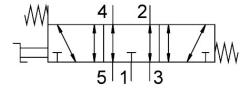

# Selector valve VHEF-E-P53E-M-G14

Part number: 8080987

FESTO

 [General operating condition](#)