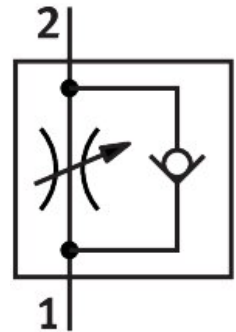

单向节流阀
VFOE-LE-T-G18-Q8
订货号：8068727

FESTO

 [General operating condition](#)

Datasheet product reliability

The information in this "Product reliability data sheet" is based on products being used as intended. This includes complying with all specifications in data sheets, catalogues, user documentation and the general operating conditions. The user alone is responsible for determining whether a product is suitable for a particular application.

特性	值
Fault exclusion	Unintentional releasing of the control device
Vibration resistance	Transport application test with severity level 2 in accordance with FN942017-4 and EN 60068-2-6
Shock resistance	Shock test with severity level 2 in accordance with FN 942017-5 and EN 60068-2-27